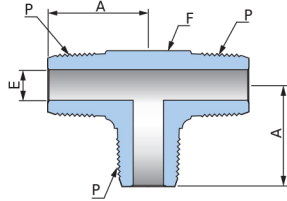

Male Tee

**PMT**

Connects Female Pipe to Female Pipe

Part No.	Pipe Size	Dimensions (mm)		
	P	A	E	F
PMT-02	1/8	18.0	4.8	1/2
PMT-04	1/4	23.8	7.0	9/16
PMT-06	3/8	26.0	10.0	11/16
PMT-08	1/2	37.0	12.0	7/8

Dimensions are for reference only and are subject to change without prior notice.